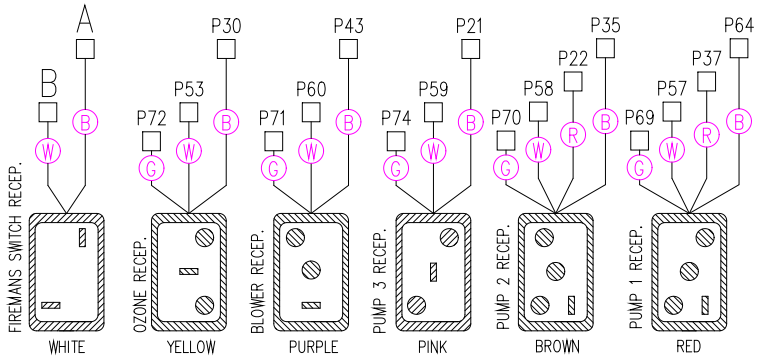

LEGEND	
	- 1/4" QUICK CONNECT
	- 1/4" PIGGYBACK
	- FORK CONNECTOR
	- RING CONNECTOR
	- SOCKET CONNECTOR
	- PIN CONNECTOR

**MAIN INPUT SERVICE
SEE MANUAL**

See Firemans Switch Recep.

HYDRO-QUIP
CORONA, CA (909) 273-7575

Manufacture Notes:

Dwg. No.
G822A0-KLPQY9-J

Drawn
BH
Date
07.20.05
Diagram No.
5154

Wire Color Code	
B - Black	G - Green
Br - Brown	Bl - Blue
R - Red	V - Violet
O - Orange	W - White
Y - Yellow	Gr - Gray