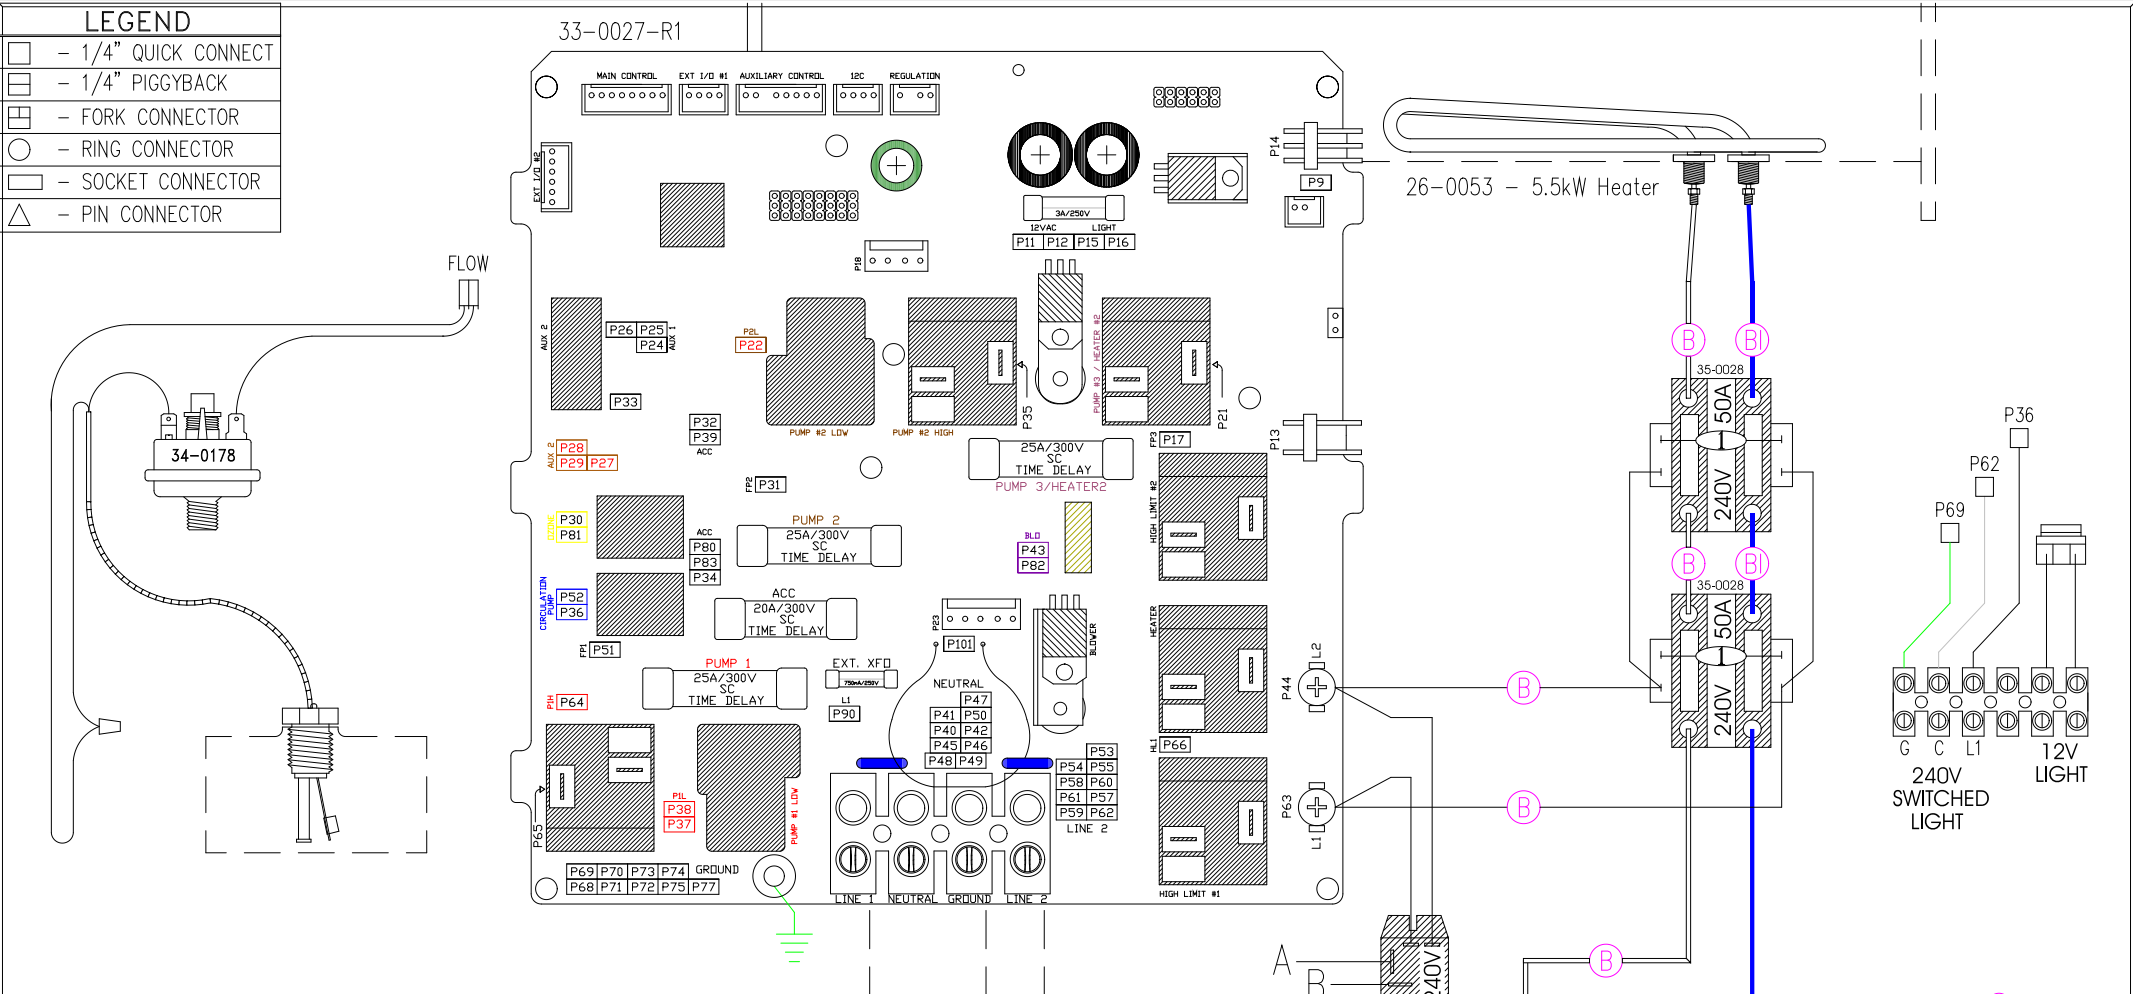

LEGEND	
	- 1/4" QUICK CONNECT
	- 1/4" PIGGYBACK
	- FORK CONNECTOR
	- RING CONNECTOR
	- SOCKET CONNECTOR
	- PIN CONNECTOR

**MAIN INPUT SERVICE
SEE MANUAL**

See Firemans Switch Recep.

HYDRO-QUIP
CORONA, CA (909) 273-7575

Manufacture Notes:

Dwg. No.
G822A0-KLPQY9-J

Drawn
BH
Date
07.20.05
Diagram No.
5154

Wire Color Code	
B - Black	G - Green
Br - Brown	Bl - Blue
R - Red	V - Violet
O - Orange	W - White
Y - Yellow	Gr - Gray