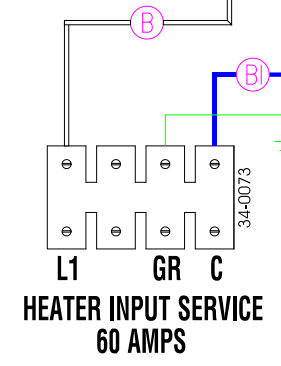

LEGEND	
	- 1/4" QUICK CONNECT
	- 1/4" PIGGYBACK
	- FORK CONNECTOR
	- RING CONNECTOR
	- SOCKET CONNECTOR
	- PIN CONNECTOR

**MAIN INPUT SERVICE
SEE MANUAL**

See Firemans Switch Recep.

HYDRO-QUIP
CORONA, CA (909) 273-7575

Manufacture Notes:

Dwg. No.
G822A0-KLPQY9-J

Drawn
BH
Date
07.20.05
Diagram No.
5154

Wire Color Code	
B - Black	G - Green
Br - Brown	Bl - Blue
R - Red	V - Violet
O - Orange	W - White
Y - Yellow	Gr - Gray