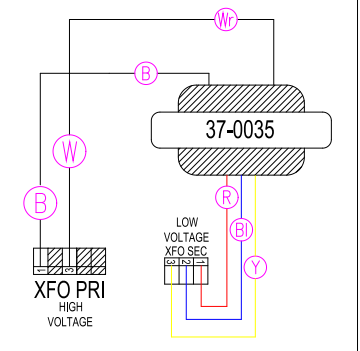

LEGEND	
	- 1/4" QUICK CONNECT
	- 1/4" PIGGYBACK
	- FORK CONNECTOR
	- RING CONNECTOR
	- SOCKET CONNECTOR
	- PIN CONNECTOR

**MAIN INPUT SERVICE
SEE MANUAL**

See Firemans Switch Recep.

HYDRO-QUIP
CORONA, CA (909) 273-7575

Manufacture Notes:

Dwg. No.
G822A0-KLPQY9-J

Drawn
BH
Date
07.20.05
Diagram No.
5154

Wire Color Code	
B - Black	G - Green
Br - Brown	Bl - Blue
R - Red	V - Violet
O - Orange	W - White
Y - Yellow	Gr - Gray